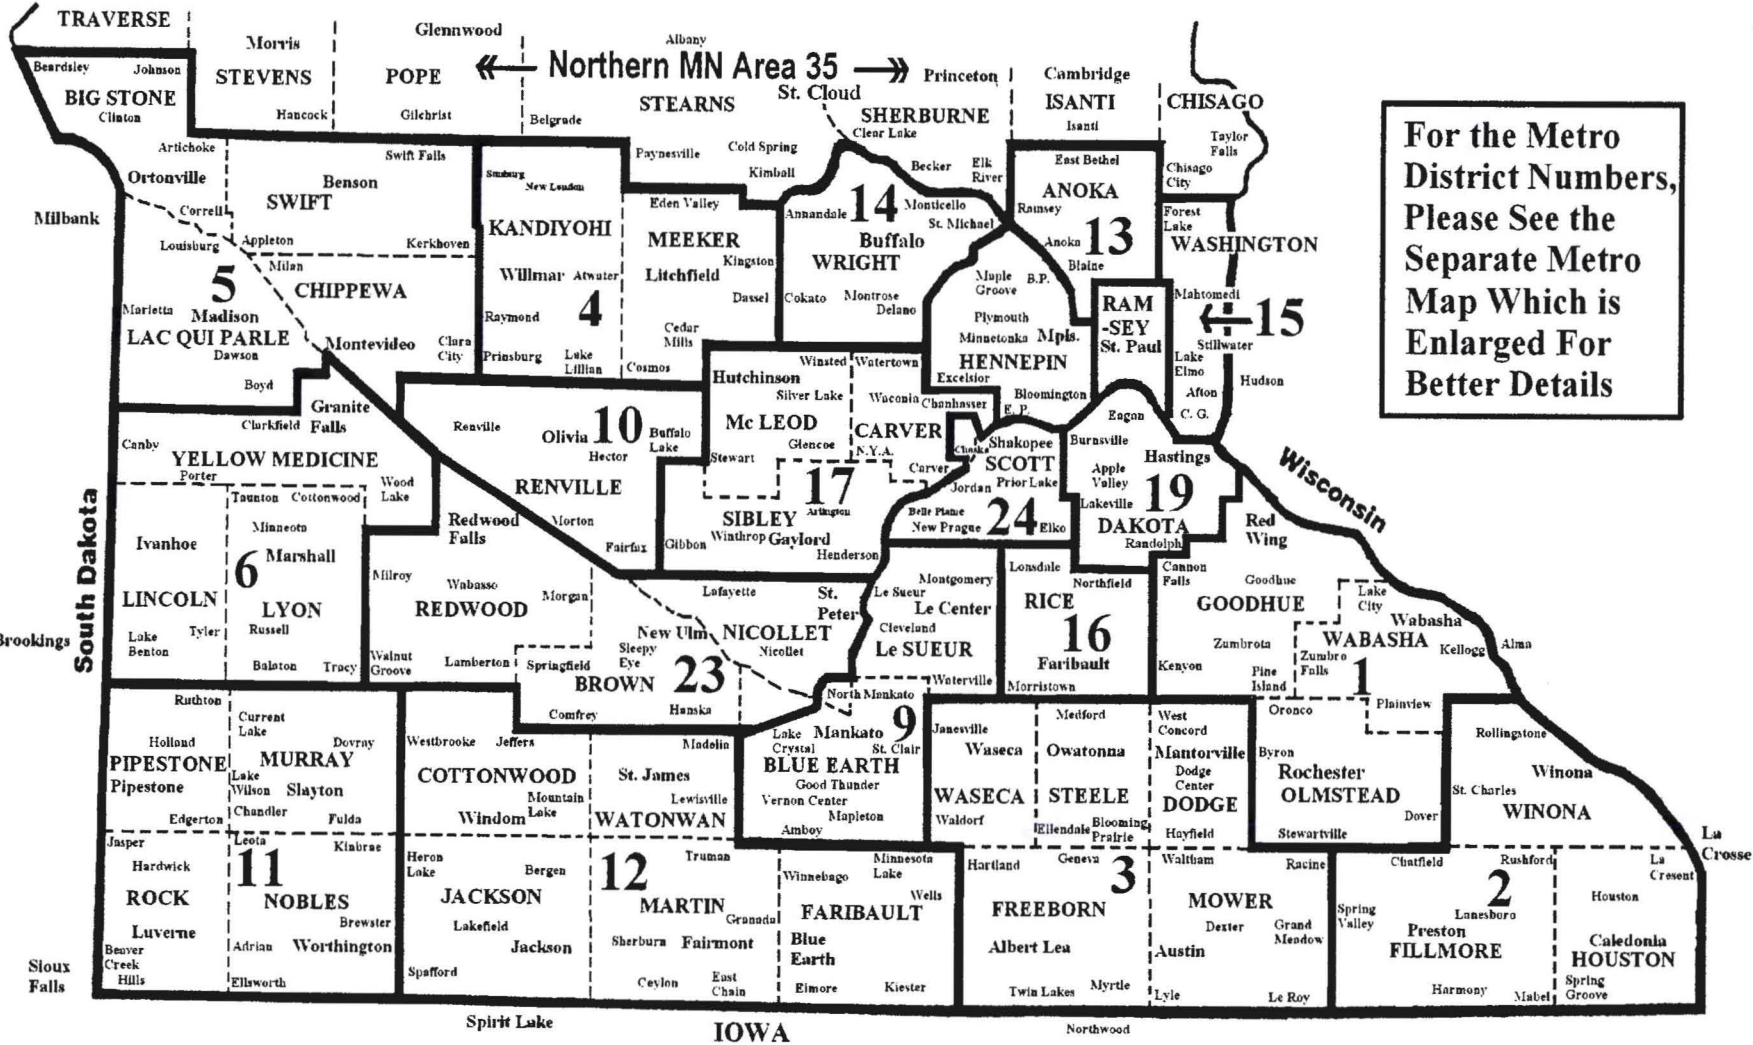

Southern Minnesota Area 36 – Metro Map

9/14/2011

August 4, 2011

Southern Minnesota Area 36 Boundaries per 2012