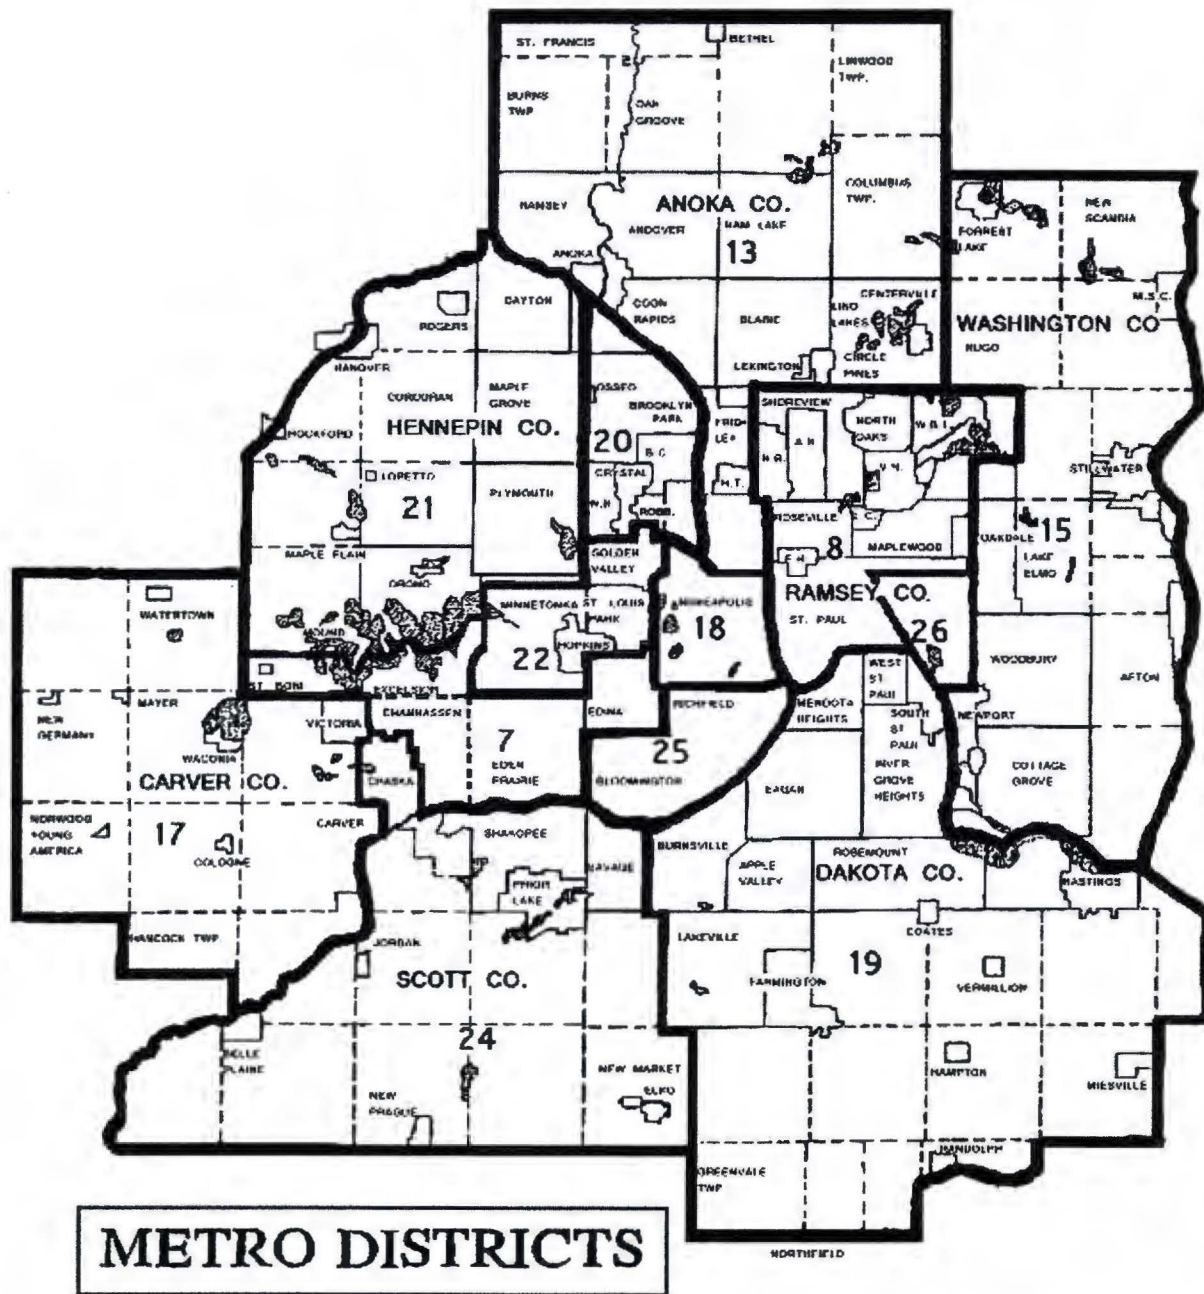

Southern Minnesota Area 36 – Metro Map

9/14/2011

August 4, 2011

Southern Minnesota Area 36 Boundaries per 2012